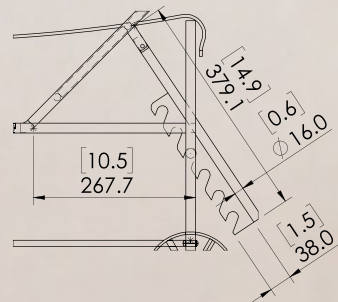

PROVENCE OUTDOOR DOUBLE CHAISE LOUNGE

DETAIL G