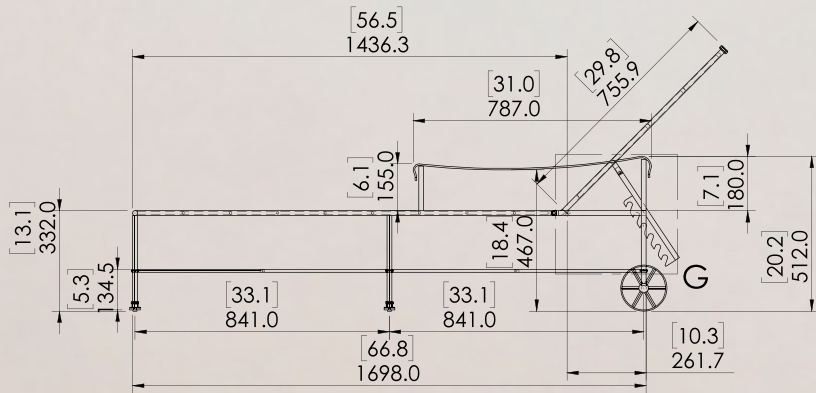

PROVENCE OUTDOOR DOUBLE CHAISE LOUNGE

DETAIL G