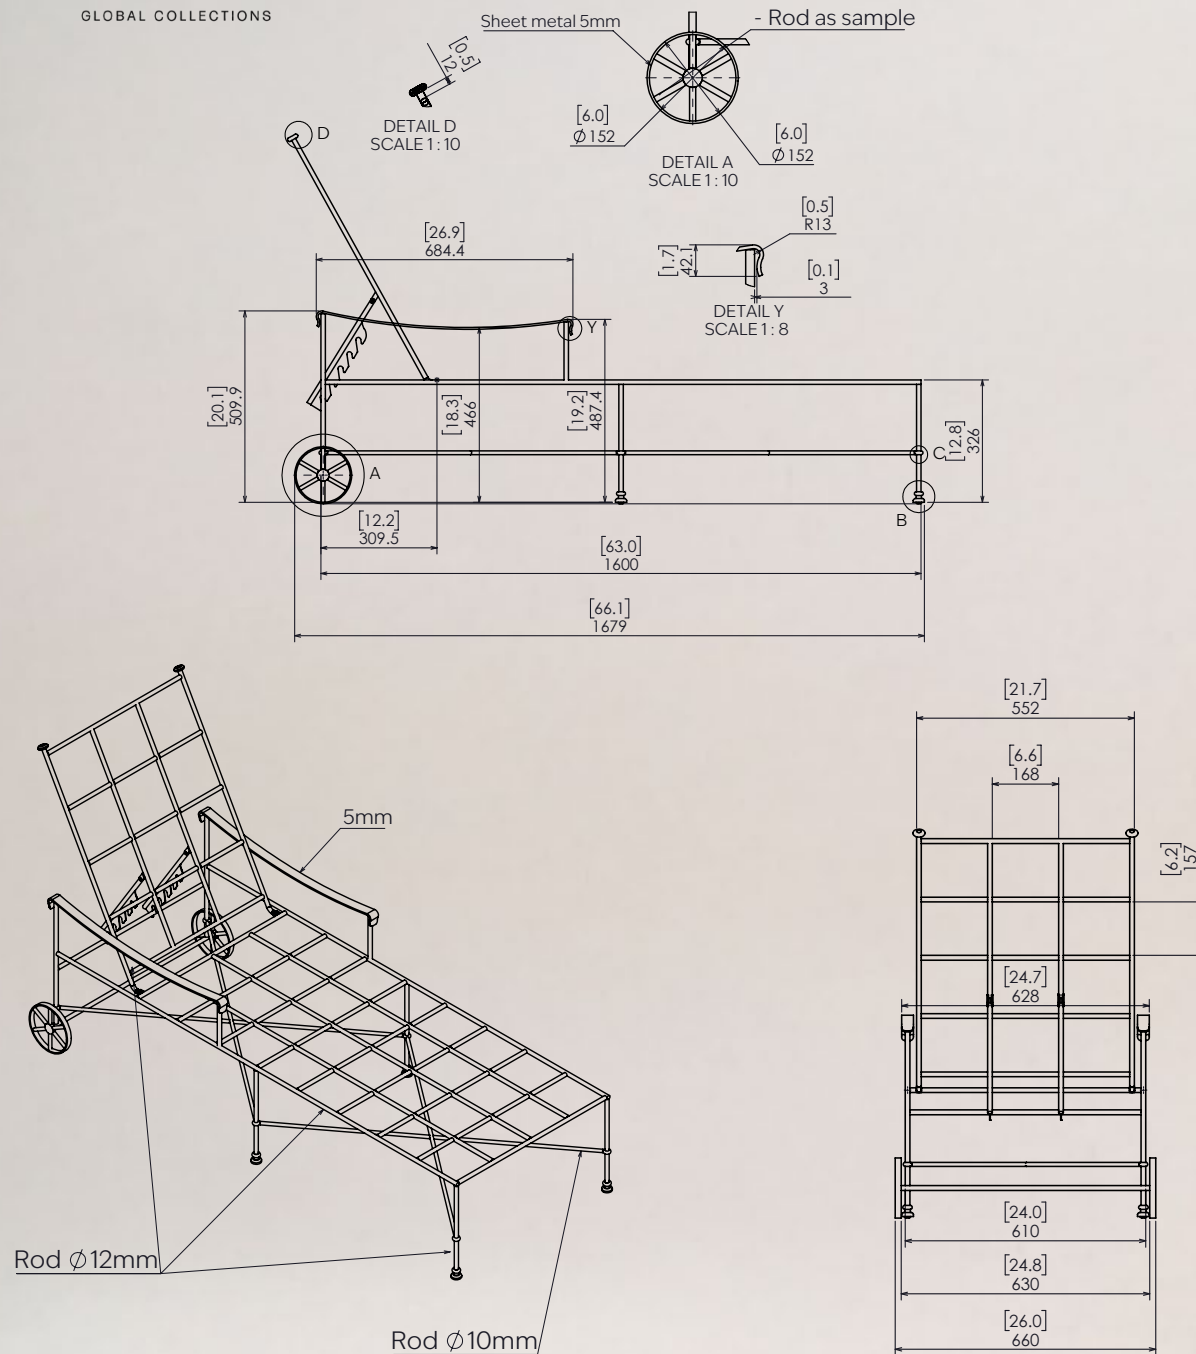

Fabric:

Each fabric is made of 100% acrylic fibers. No flame-retardant chemicals or chemicals of any kind are used to make this fabric water-proof.

Dimensions

Width: 26"

Length: 68-75"

Bed Height with Cushion: 16"

Total Weight: 50 lbs

Available in

Boucle

Mist

Olive

HOUSE of LÉON

GLOBAL COLLECTIONS

PROVENCE OUTDOOR CHAISE LOUNGE