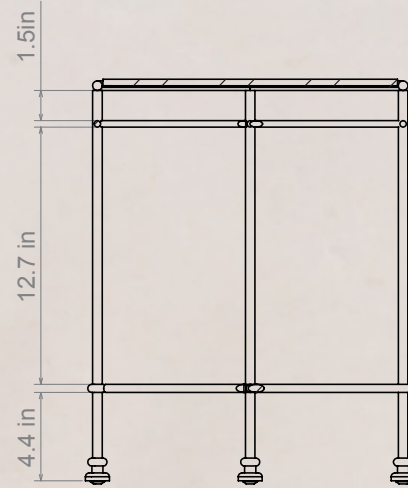

PROVENCE OUTDOOR GLASS SIDE TABLE