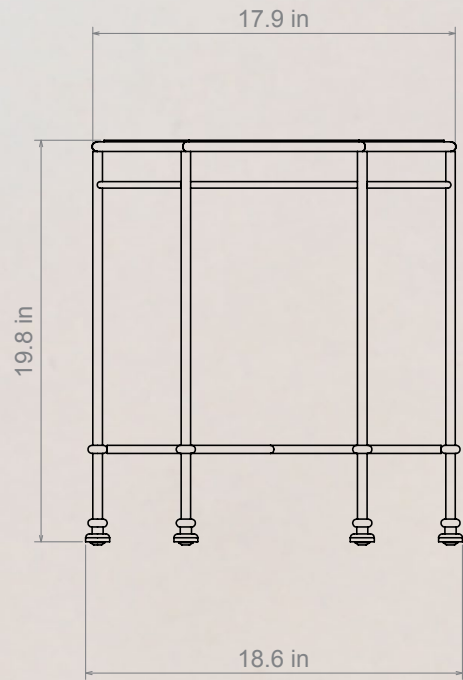

PROVENCE OUTDOOR GLASS SIDE TABLE