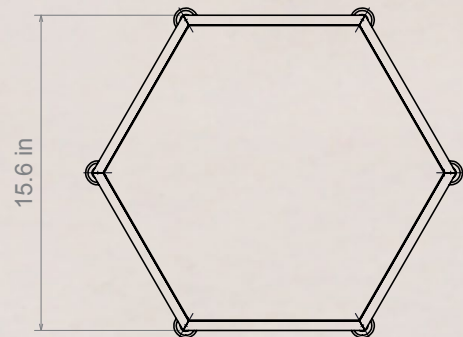

PROVENCE OUTDOOR GLASS SIDE TABLE

The Provence Side Table adds a quiet elegance to any space, with a handmade iron frame inspired by Diego Giacometti's sculptural forms. Topped with durable glass, its slim silhouette keeps the look light, airy, and effortlessly refined. A functional accent with artistic soul.

[SHOP](#)

Materials

Frames:

Weather resistant Powder-coated Iron.
Hard plastic glides on the feet for floor surface protection.

Dimensions

Width at Widest: 18"
Width at Most Narrow: 15.5"
Height: 20"
Total Weight: 18 lbs

Available in

Black

White

PROVENCE OUTDOOR GLASS SIDE TABLE