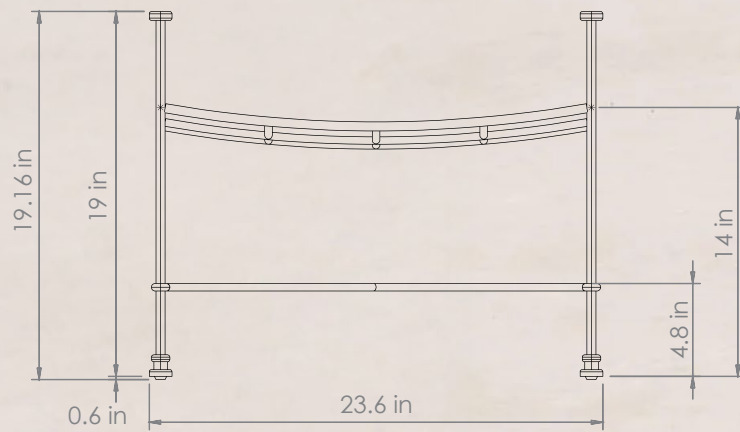

PROVENCE OUTDOOR OTTOMAN