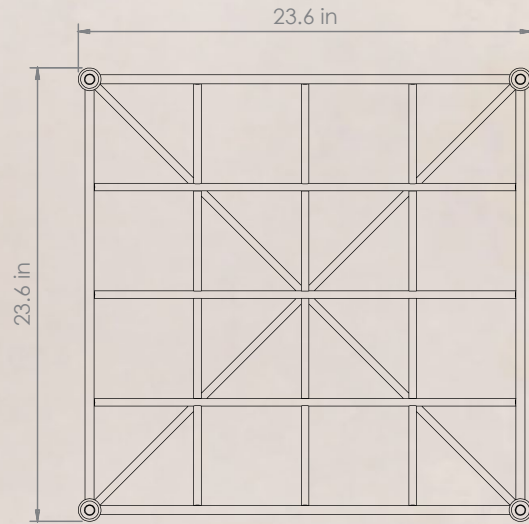

PROVENCE OUTDOOR OTTOMAN