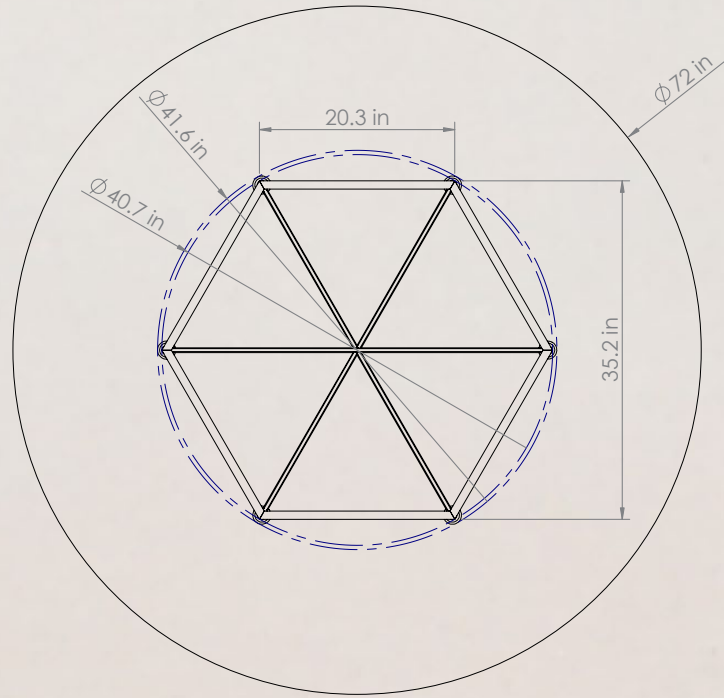

PROVENCE OUTDOOR GLASS DINING TABLE

The Provence Dining Table blends sculptural elegance with the ease of European living. Its handmade iron base, inspired by Diego Giacometti, supports a 72" glass top that keeps the setting open and light. At 28" high, it invites relaxed, all-day gatherings under the sun. Comfortably seats 8—whether with individual chairs or a mix of dining chairs and Provence Sofas for a more laid-back feel.

[SHOP](#)

Materials

Frames:

Weather resistant Powder-coated Iron.
Hard plastic glides on the feet for floor surface protection.

Dimensions

Size: 72"

Table Base Width at Widest: 41.5"

Table Base Width at Most Narrow: 36.3"

Clearance: 27"

Total Weight: 209 lbs

Available in

Black

White

PROVENCE OUTDOOR GLASS DINING TABLE