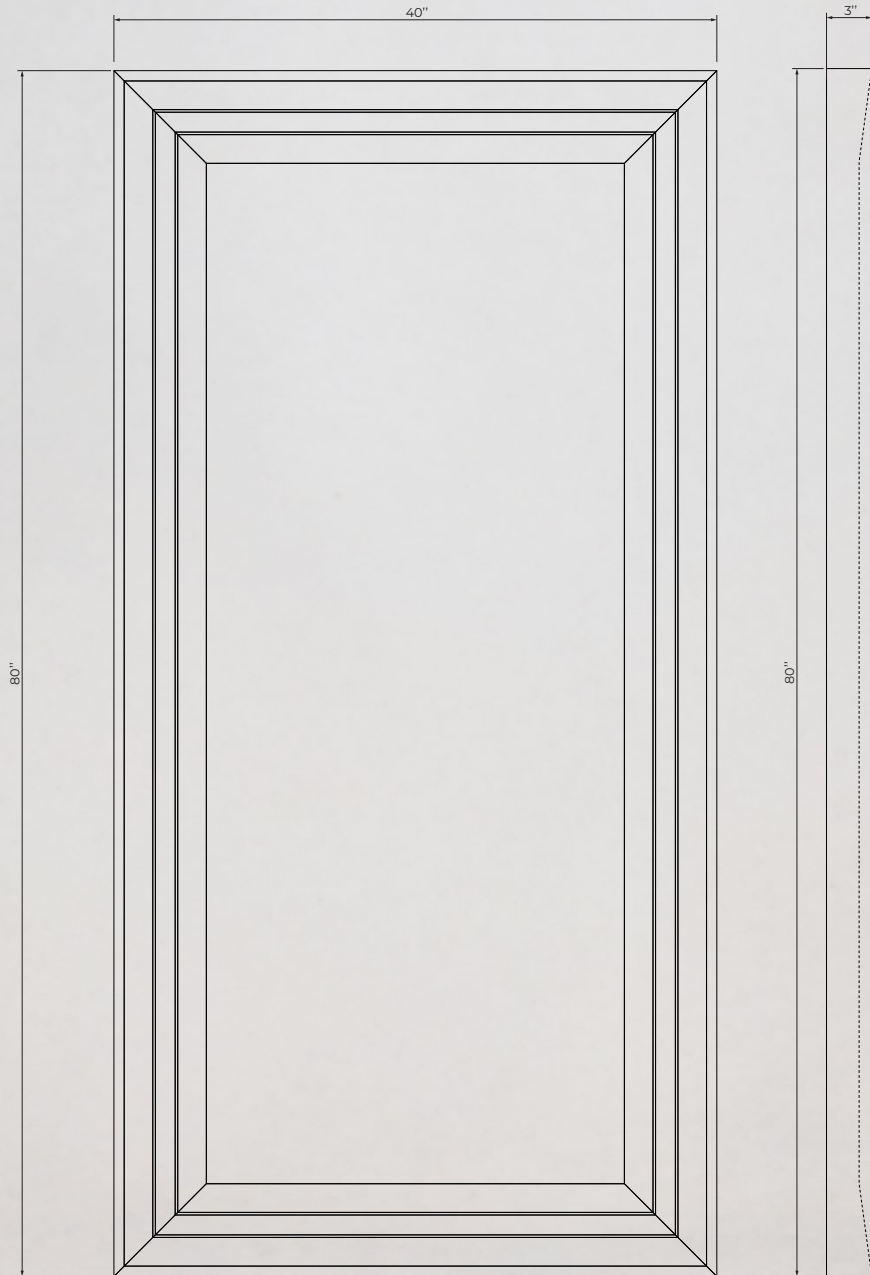

PALAZZO FLOOR MIRROR - WHITE OAK

Inspired by Milan's historic palazzos, the Palazzo Floor Mirror brings the details often lost in modern design back into frame.

It serves as a quiet statement of refinement, bringing warmth and character back into the contemporary home.

[SHOP](#)

Product Description

With subtle nods to the intricate moldings of the city's architecture, the solid white oak frame adds a timeless sophistication to any space.

Dimensions

Overall: 40" W x 3" D x 80" H

Weight: 70lbs

PALAZZO FLOOR MIRROR