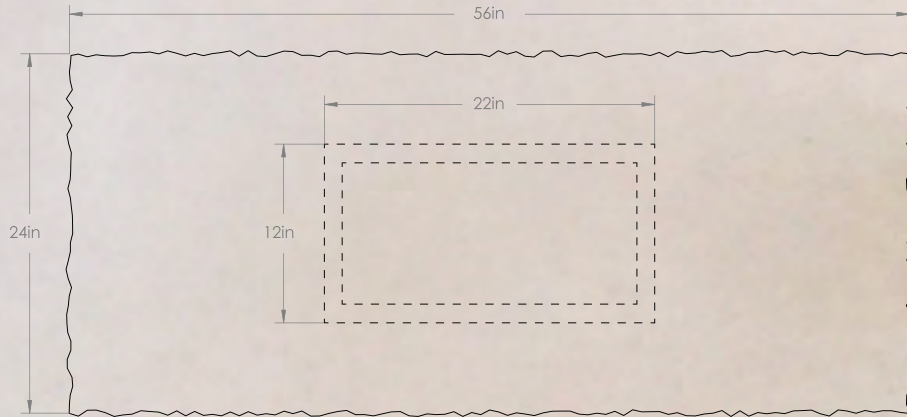

Dimensions

Rectangular

Rectangular - Low

Square

Rectangular: 24" W x 56" L x 15" H
Total Weight: 240 lbs
Top: 160 lbs | Base: 47 lbs

Rectangular Low: 24" W x 56" L x 10" H
Total Weight: 206 lbs
Top: 160 lbs | Base: 47 lbs

Square: 38" W x 38" L x 15" H
Total Weight: 244 lbs
Top: 187 lbs | Base: 57 lbs

SOFITA MARBLE COFFEE TABLE

Rectangular

SOFITA MARBLE COFFEE TABLE

Rectangular - Low

SOFITA MARBLE COFFEE TABLE

Square