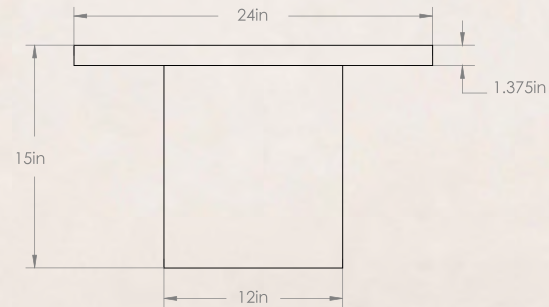

Dimensions

Rectangular

Rectangular - Low

Square

Rectangular: 24" W x 56" L x 15" H
Total Weight: 240 lbs
Top: 160 lbs | Base: 47 lbs

Rectangular Low: 24" W x 56" L x 10" H
Total Weight: 206 lbs
Top: 160 lbs | Base: 47 lbs

Square: 38" W x 38" L x 15" H
Total Weight: 244 lbs
Top: 187 lbs | Base: 57 lbs

SOFITA MARBLE COFFEE TABLE

Rectangular

SOFITA MARBLE COFFEE TABLE

Rectangular - Low

SOFITA MARBLE COFFEE TABLE

Square