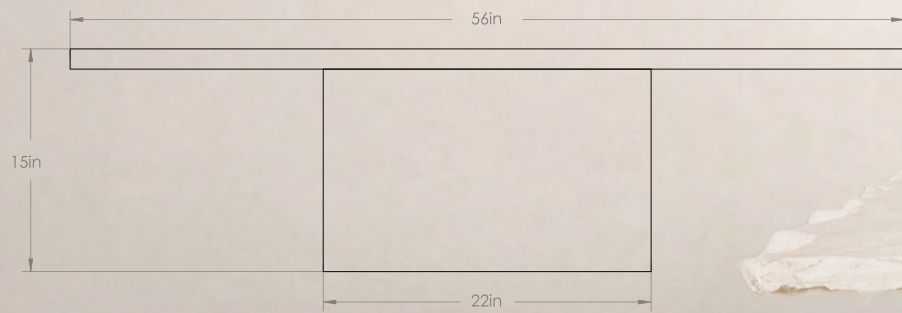

Dimensions

Rectangular

Rectangular - Low

Square

Rectangular: 24" W x 56" L x 15" H
Total Weight: 240 lbs
Top: 160 lbs | Base: 47 lbs

Rectangular Low: 24" W x 56" L x 10" H
Total Weight: 206 lbs
Top: 160 lbs | Base: 47 lbs

Square: 38" W x 38" L x 15" H
Total Weight: 244 lbs
Top: 187 lbs | Base: 57 lbs

SOFITA MARBLE COFFEE TABLE

Rectangular

SOFITA MARBLE COFFEE TABLE

Rectangular - Low

SOFITA MARBLE COFFEE TABLE

Square