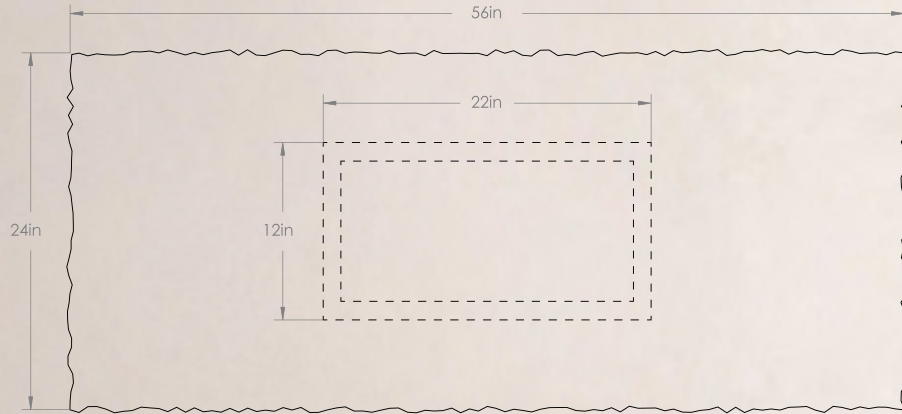

Dimensions

Rectangular

Rectangular - Low

Square

Rectangular: 24" W x 56" L x 15" H
Total Weight: 240 lbs
Top: 160 lbs | Base: 47 lbs

Rectangular Low: 24" W x 56" L x 10" H
Total Weight: 206 lbs
Top: 160 lbs | Base: 47 lbs

Square: 38" W x 38" L x 15" H
Total Weight: 244 lbs
Top: 187 lbs | Base: 57 lbs

SOFITA MARBLE COFFEE TABLE

Rectangular

SOFITA MARBLE COFFEE TABLE

Rectangular - Low

SOFITA MARBLE COFFEE TABLE

Square