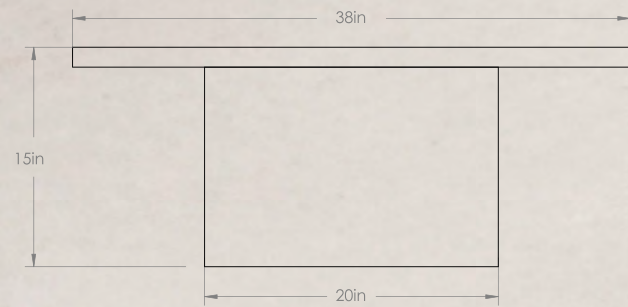

Dimensions

Rectangular

Rectangular - Low

Square

Rectangular: 24" W x 56" L x 15" H
Total Weight: 240 lbs
Top: 160 lbs | Base: 47 lbs

Rectangular Low: 24" W x 56" L x 10" H
Total Weight: 206 lbs
Top: 160 lbs | Base: 47 lbs

Square: 38" W x 38" L x 15" H
Total Weight: 244 lbs
Top: 187 lbs | Base: 57 lbs

SOFITA MARBLE COFFEE TABLE

Rectangular

SOFITA MARBLE COFFEE TABLE

Rectangular - Low

SOFITA MARBLE COFFEE TABLE

Square