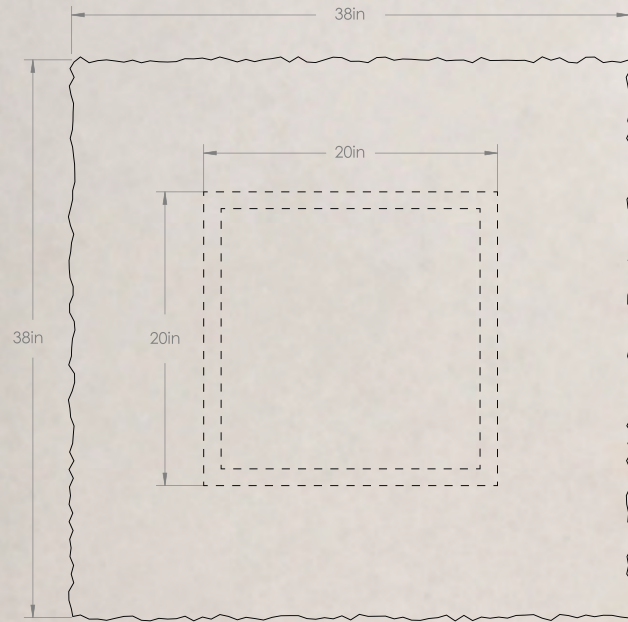

Dimensions

Rectangular

Rectangular - Low

Square

Rectangular: 24" W x 56" L x 15" H
Total Weight: 240 lbs
Top: 160 lbs | Base: 47 lbs

Rectangular Low: 24" W x 56" L x 10" H
Total Weight: 206 lbs
Top: 160 lbs | Base: 47 lbs

Square: 38" W x 38" L x 15" H
Total Weight: 244 lbs
Top: 187 lbs | Base: 57 lbs

SOFITA MARBLE COFFEE TABLE

Rectangular

SOFITA MARBLE COFFEE TABLE

Rectangular - Low

SOFITA MARBLE COFFEE TABLE

Square