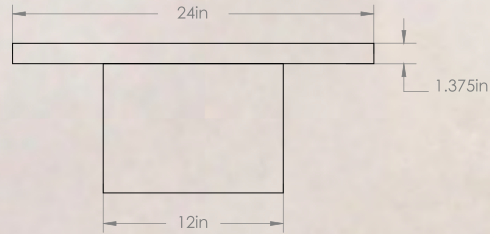

Dimensions

Rectangular

Rectangular - Low

Square

Rectangular: 24" W x 56" L x 15" H
Total Weight: 240 lbs
Top: 160 lbs | Base: 47 lbs

Rectangular Low: 24" W x 56" L x 10" H
Total Weight: 206 lbs
Top: 160 lbs | Base: 47 lbs

Square: 38" W x 38" L x 15" H
Total Weight: 244 lbs
Top: 187 lbs | Base: 57 lbs

SOFITA MARBLE COFFEE TABLE

Rectangular

SOFITA MARBLE COFFEE TABLE

Rectangular - Low

SOFITA MARBLE COFFEE TABLE

Square