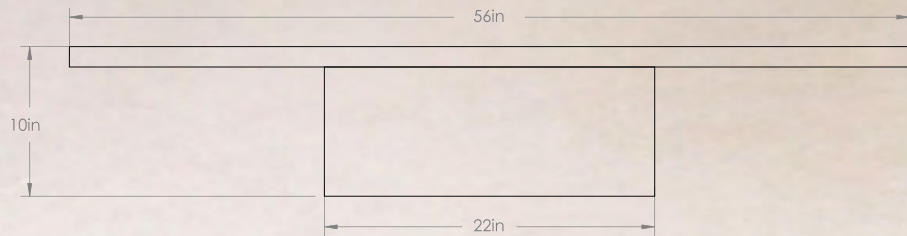

Dimensions

Rectangular

Rectangular - Low

Square

Rectangular: 24" W x 56" L x 15" H
Total Weight: 240 lbs
Top: 160 lbs | Base: 47 lbs

Rectangular Low: 24" W x 56" L x 10" H
Total Weight: 206 lbs
Top: 160 lbs | Base: 47 lbs

Square: 38" W x 38" L x 15" H
Total Weight: 244 lbs
Top: 187 lbs | Base: 57 lbs

SOFITA MARBLE COFFEE TABLE

Rectangular

SOFITA MARBLE COFFEE TABLE

Rectangular - Low

SOFITA MARBLE COFFEE TABLE

Square