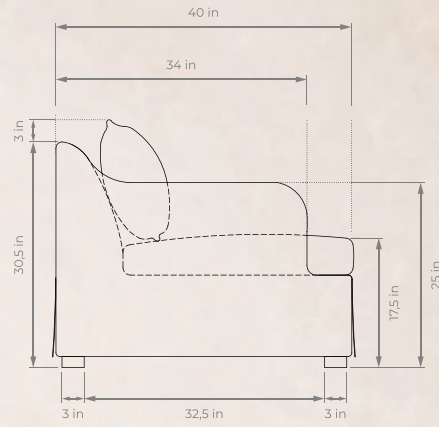

Dimensions

72"

96"

120"

Overall 72": 72"W x 40"D x 33,5"H
Seats: 2

Overall 96": 96"W x 40"D x 33,5"H
Seats: 3

Overall 120": 120"W x 40"D x 33,5"H
Seats: 4

Seat Depth: 22"

ANTWERP SLIPCOVER SOFA

96"

ANTWERP SLIPCOVER SOFA

120"