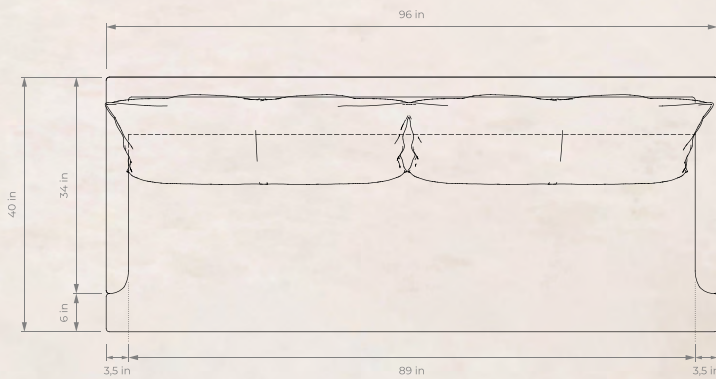

Dimensions

72"

96"

120"

Overall 72": 72"W x 40"D x 33,5"H
Seats: 2

Overall 96": 96"W x 40"D x 33,5"H
Seats: 3

Overall 120": 120"W x 40"D x 33,5"H
Seats: 4

Seat Depth: 22"

ANTWERP SLIPCOVER SOFA

96"

ANTWERP SLIPCOVER SOFA

120"