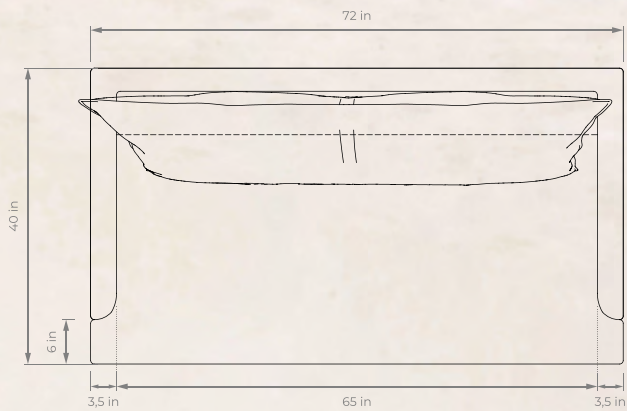

Dimensions

72"

96"

120"

Overall 72": 72"W x 40"D x 33,5"H
Seats: 2

Overall 96": 96"W x 40"D x 33,5"H
Seats: 3

Overall 120": 120"W x 40"D x 33,5"H
Seats: 4

Seat Depth: 22"

ANTWERP SLIPCOVER SOFA

96"

ANTWERP SLIPCOVER SOFA

120"