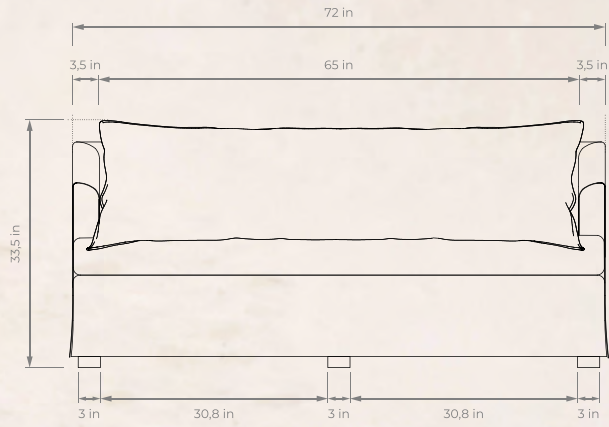

Dimensions

72"

96"

120"

Overall 72": 72"W x 40"D x 33,5"H
Seats: 2

Overall 96": 96"W x 40"D x 33,5"H
Seats: 3

Overall 120": 120"W x 40"D x 33,5"H
Seats: 4

Seat Depth: 22"

ANTWERP SLIPCOVER SOFA

96"

ANTWERP SLIPCOVER SOFA

120"