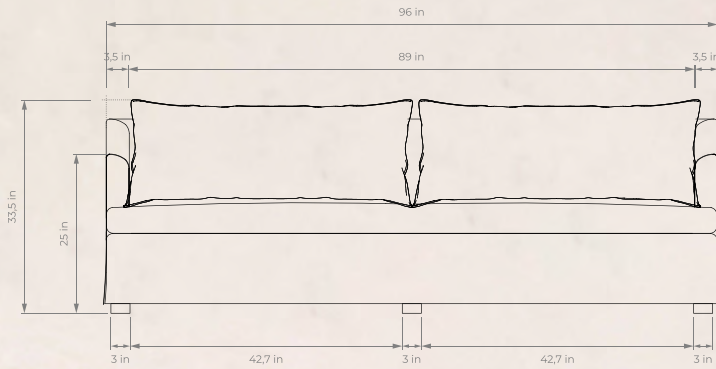

Dimensions

72"

96"

120"

Overall 72": 72"W x 40"D x 33,5"H
Seats: 2

Overall 96": 96"W x 40"D x 33,5"H
Seats: 3

Overall 120": 120"W x 40"D x 33,5"H
Seats: 4

Seat Depth: 22"

ANTWERP SLIPCOVER SOFA

96"

ANTWERP SLIPCOVER SOFA

120"