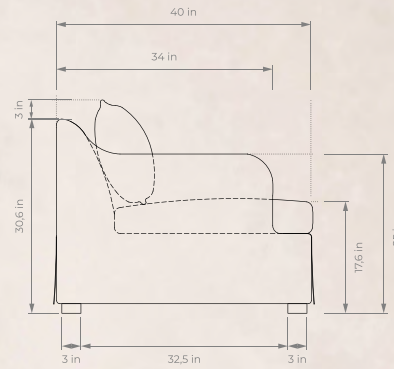

Dimensions

72"

96"

120"

Overall 72": 72"W x 40"D x 33,5"H
Seats: 2

Overall 96": 96"W x 40"D x 33,5"H
Seats: 3

Overall 120": 120"W x 40"D x 33,5"H
Seats: 4

Seat Depth: 22"

ANTWERP SLIPCOVER SOFA

96"

ANTWERP SLIPCOVER SOFA

120"