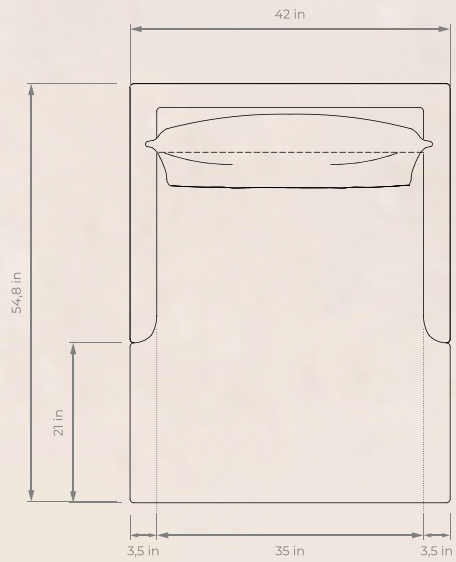

Dimensions

Overall: 42" W x 55" D x 33,5" H
Seat Depth: 39"

Available in

ANTWERP SLIPCOVER CHAISE