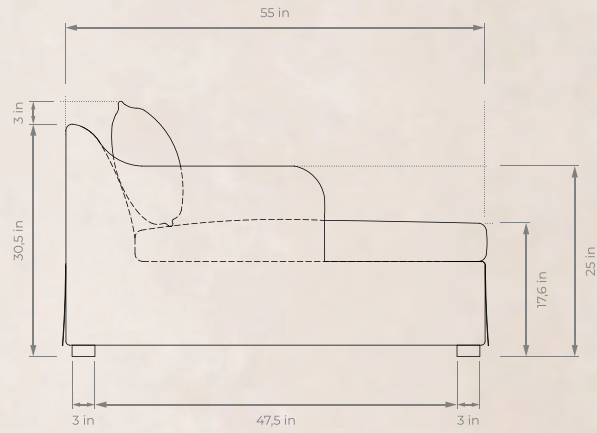

Dimensions

Overall: 42" W x 55" D x 33,5" H
Seat Depth: 39"

Available in

ANTWERP SLIPCOVER CHAISE