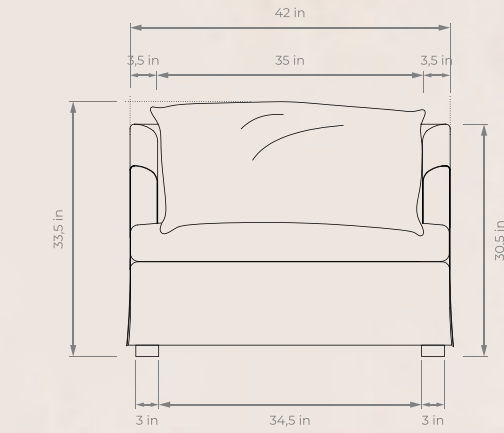

[SHOP](#)

Product Details

Removable slipcover in medium-weight 100% linen or brushed cotton woven in the Netherlands, both options are designed to fall with a natural drape. Seat cushion features a box-quilted down top; back cushions are filled with a balanced blend of down feather and fiber for lasting comfort. Lifetime warranty on all frames is included.

Dimensions

Overall: 42" W x 55" D x 33,5" H
Seat Depth: 39"

Available in

ANTWERP SLIPCOVER CHAISE