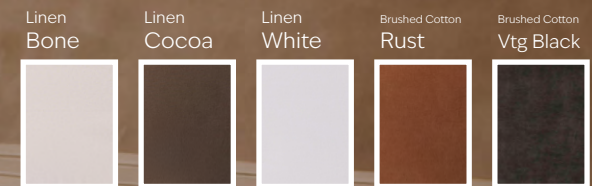

ANTWERP SLIPCOVER CHAISE

The Antwerp Slipcover Chaise is designed for relaxed lounging, grounded in proportion and restraint. Its classic, continuous silhouette balances structure with ease, creating a composed yet inviting presence within a space.

[SHOP](#)

Product Details

Removable slipcover in medium-weight 100% linen or brushed cotton woven in the Netherlands, both options are designed to fall with a natural drape. Seat cushion features a box-quilted down top; back cushions are filled with a balanced blend of down feather and fiber for lasting comfort. Lifetime warranty on all frames is included.

Dimensions

Overall: 42" W x 55" D x 33,5" H
Seat Depth: 39"

Available in